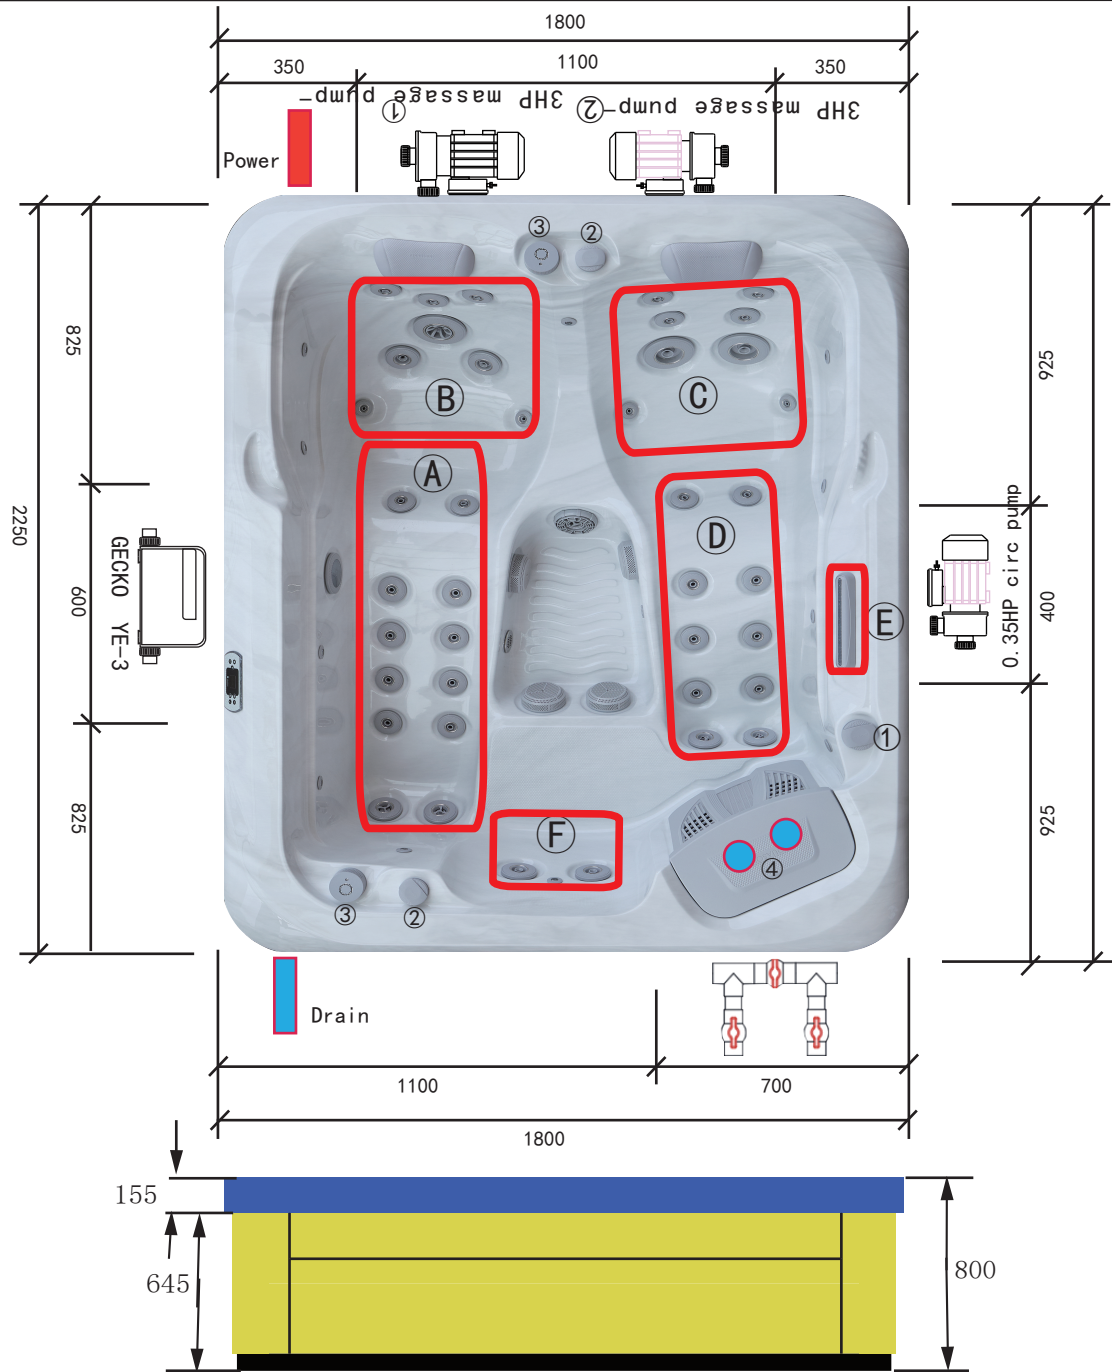

SPA-Sierra V1 drawing YE-3

A/O

Q/J&J-WI-Z638

2025.08.28

- ① 1 x 1 inch waterfall valve
- ② 2 x air valves
- ③ 2 x speakers
- ④ 2 x paper filters